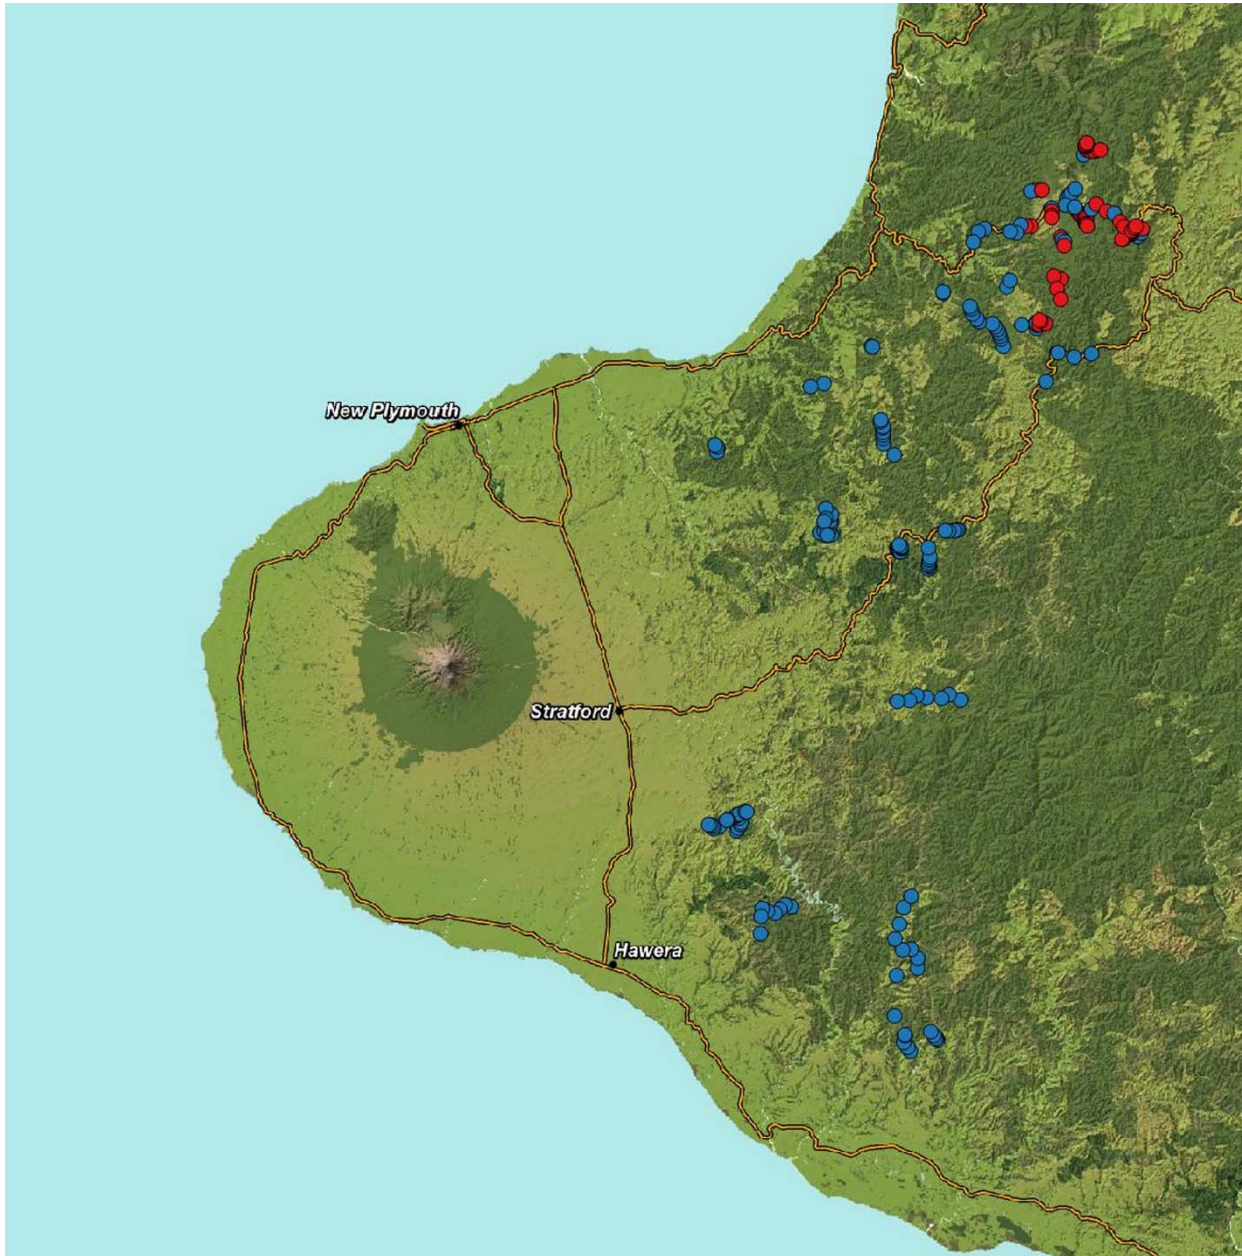

# Taranaki Bat Survey Results 2012 – 2018

- Key to Symbols:**
- - Long-tailed bat
  - - Both Long-tailed and Short-tailed bats