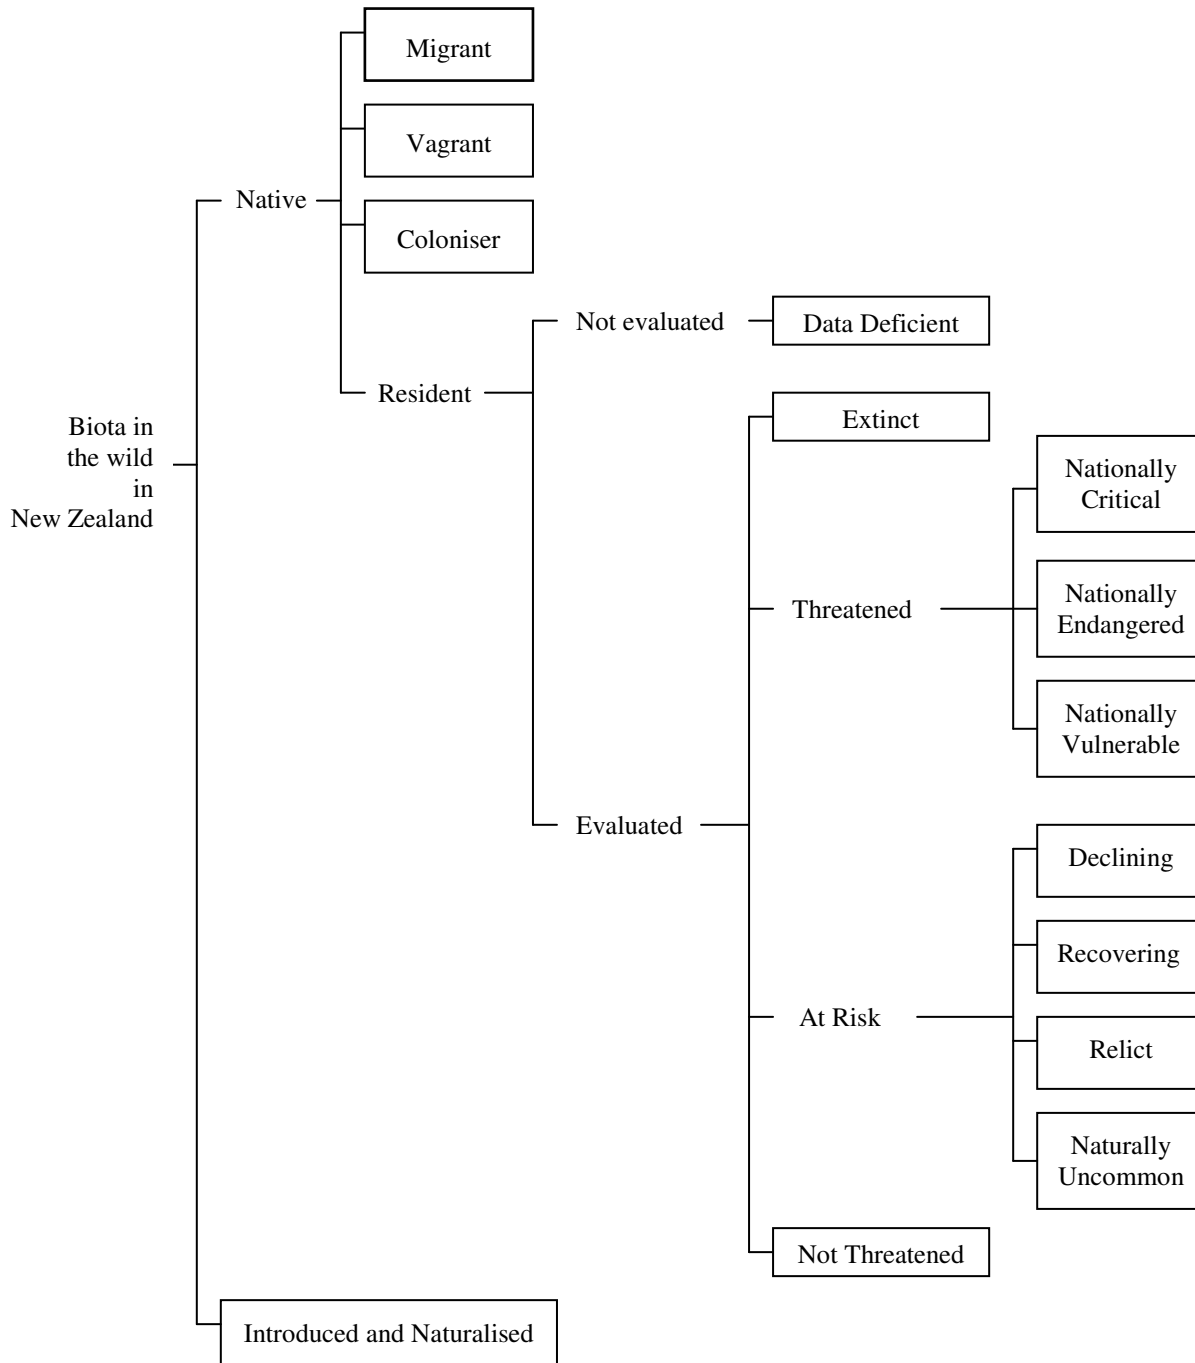

## Structure of the New Zealand Threat Classification System As Revised (2007)

**Note: Each box denotes a category**

**Taken from:** Townsend, A.J.; de Lange, P.J.; Duffy, C.A.J.; Miskelly, C.M.; Molloy, J.; Norton, D.A. 2007: New Zealand Threat Classification System Manual. Department of Conservation, Wellington. 35 p.