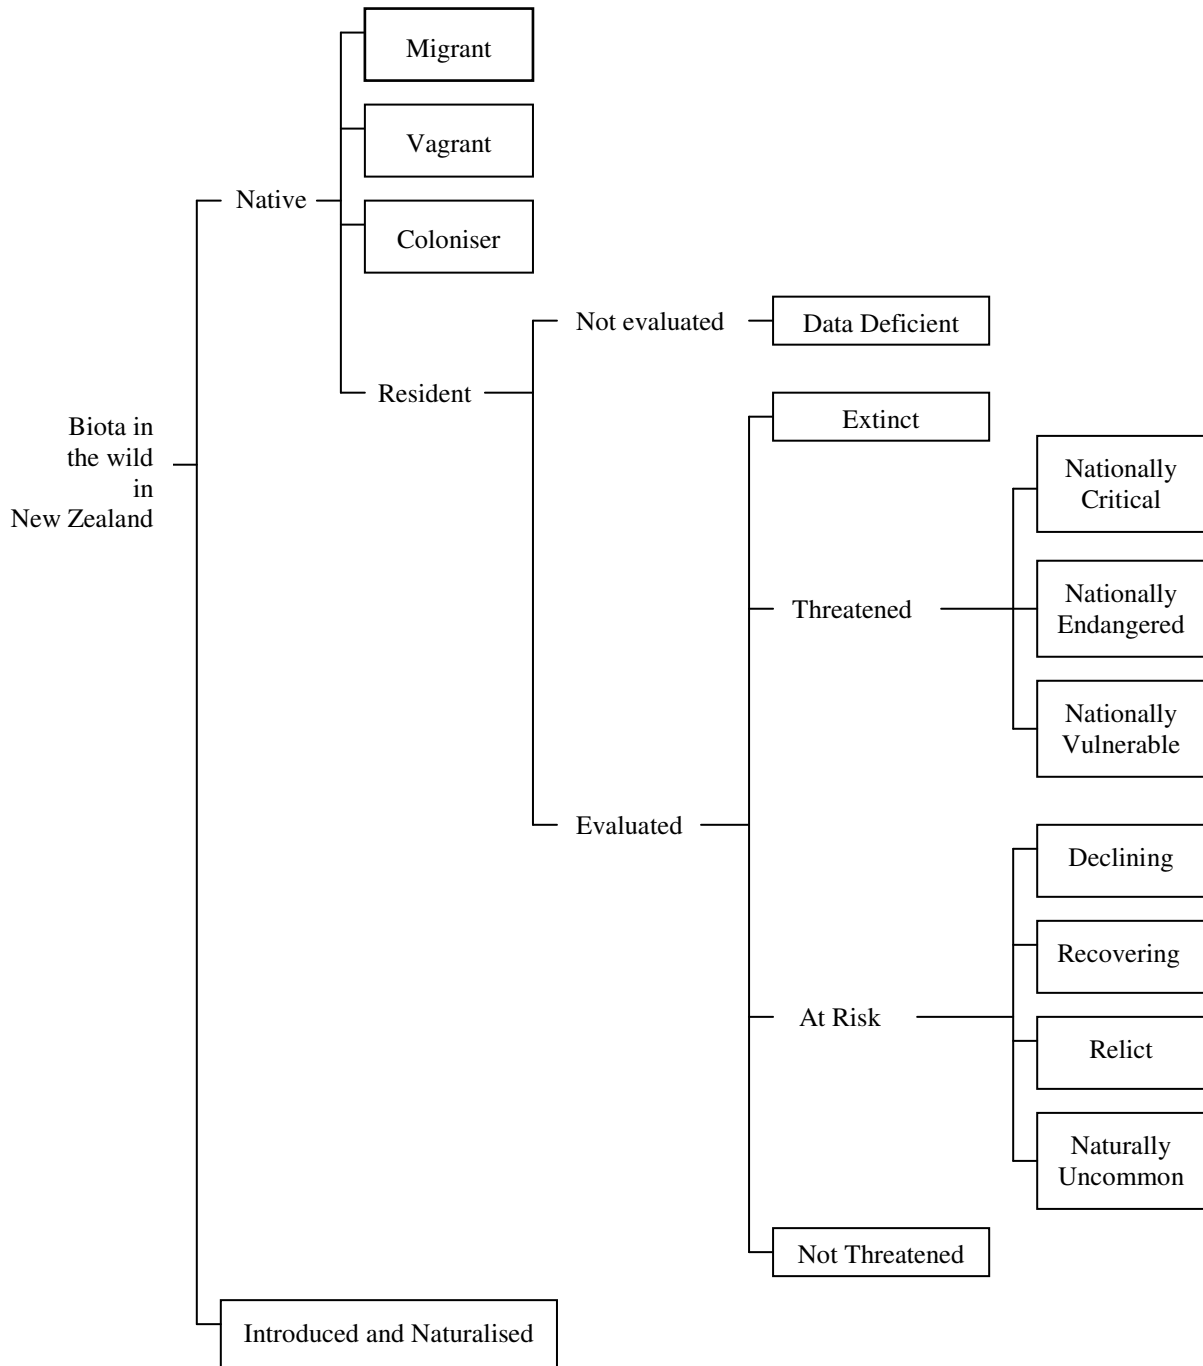

Structure of the New Zealand Threat Classification System As Revised (2007)

Note: Each box denotes a category

Taken from: Townsend, A.J.; de Lange, P.J.; Duffy, C.A.J.; Miskelly, C.M.; Molloy, J.; Norton, D.A. 2007: New Zealand Threat Classification System Manual. Department of Conservation, Wellington. 35 p.